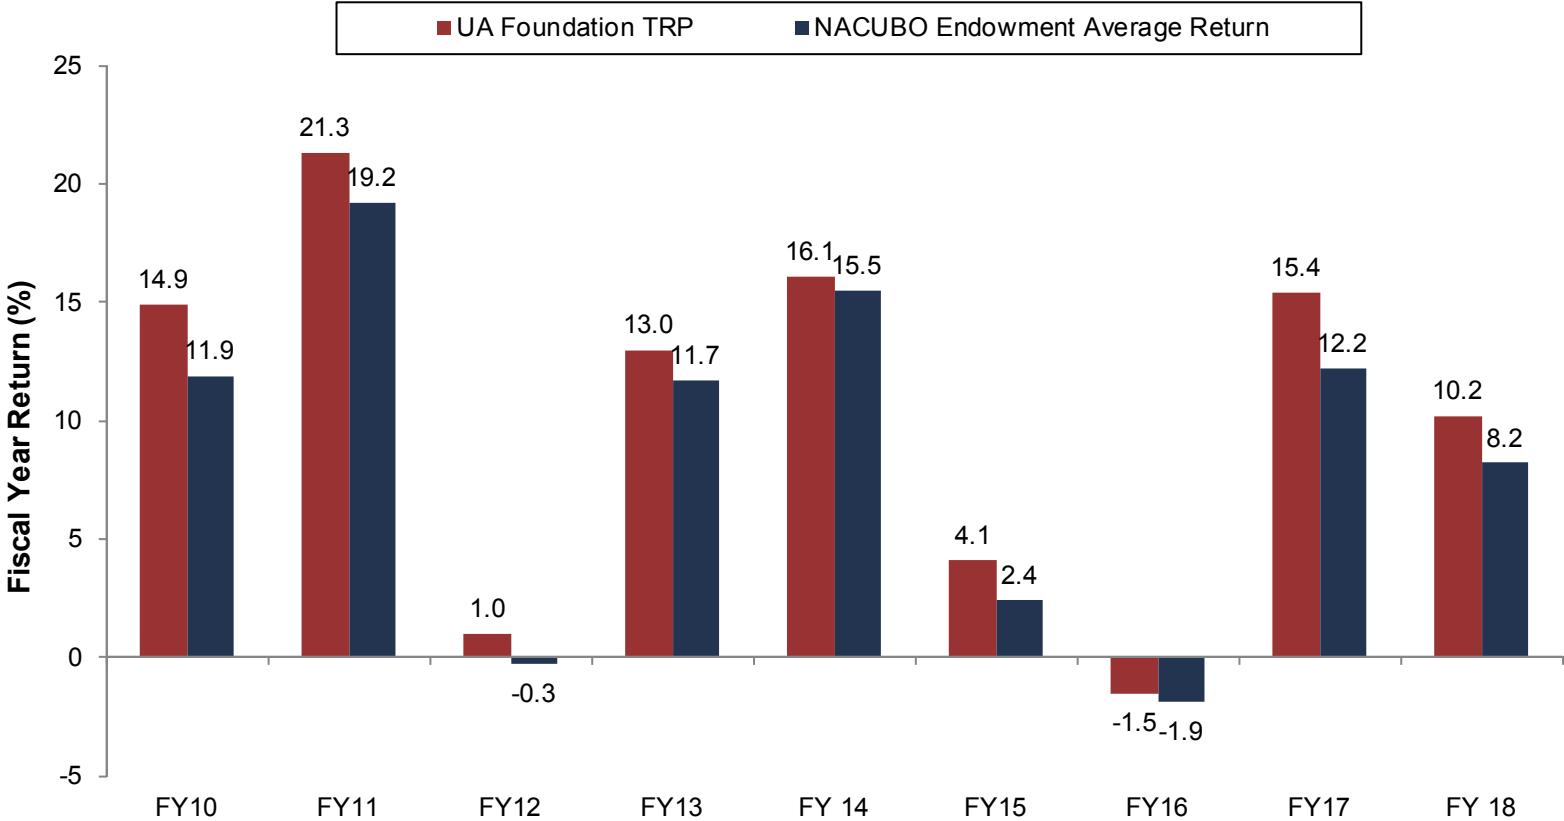

Historical Performance Versus Broad College & University Universe

- Outperformed the college and university average endowment for nine consecutive years

* Average of all college universities participating in the annual NACUBO Survey. N = 809 for FY 2018.